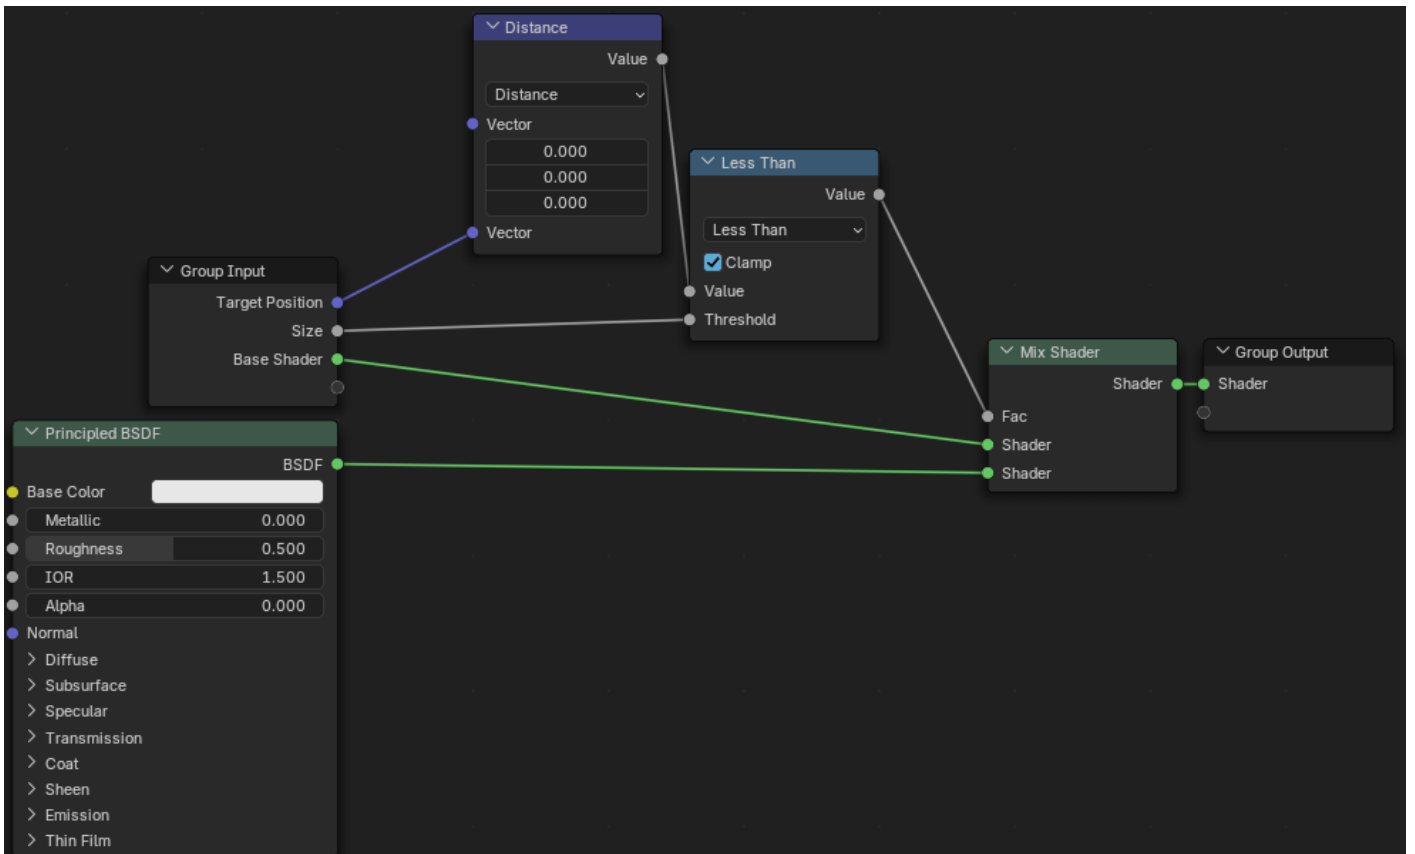

# X-Ray/Cutaway Shader

Revision #1

Created 21 August 2025 16:12:11 by Oliver Karger

Updated 21 August 2025 16:20:03 by Oliver Karger