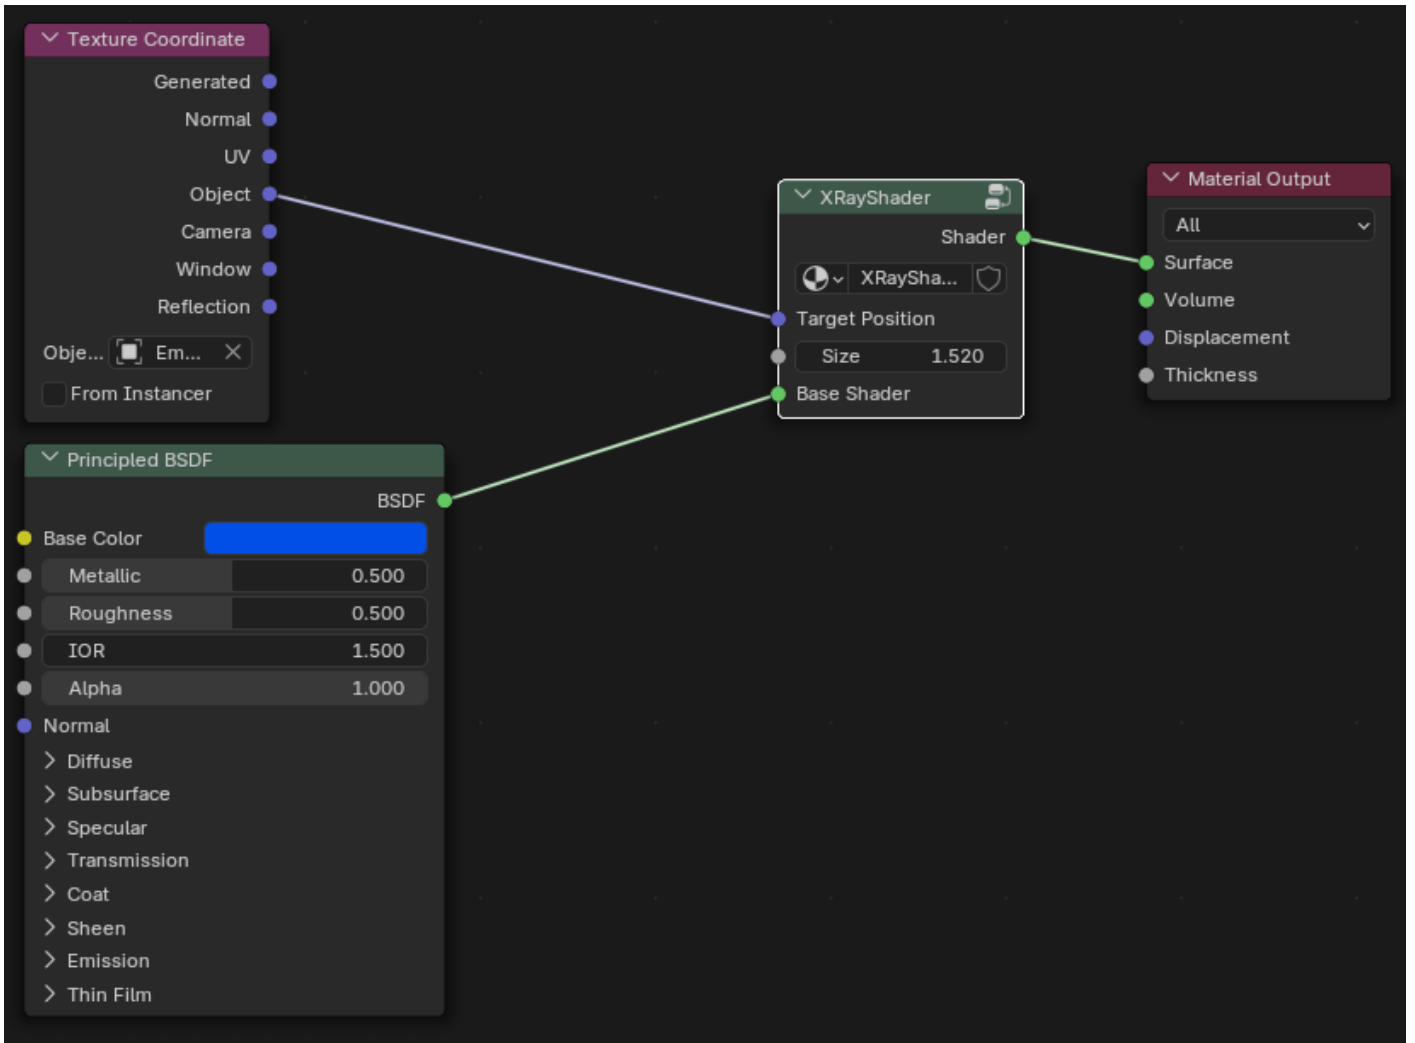

# X-Ray/Cutaway Shader

Revision #1

Created 21 August 2025 16:12:11 by Oliver Karger

Updated 21 August 2025 16:20:03 by Oliver Karger