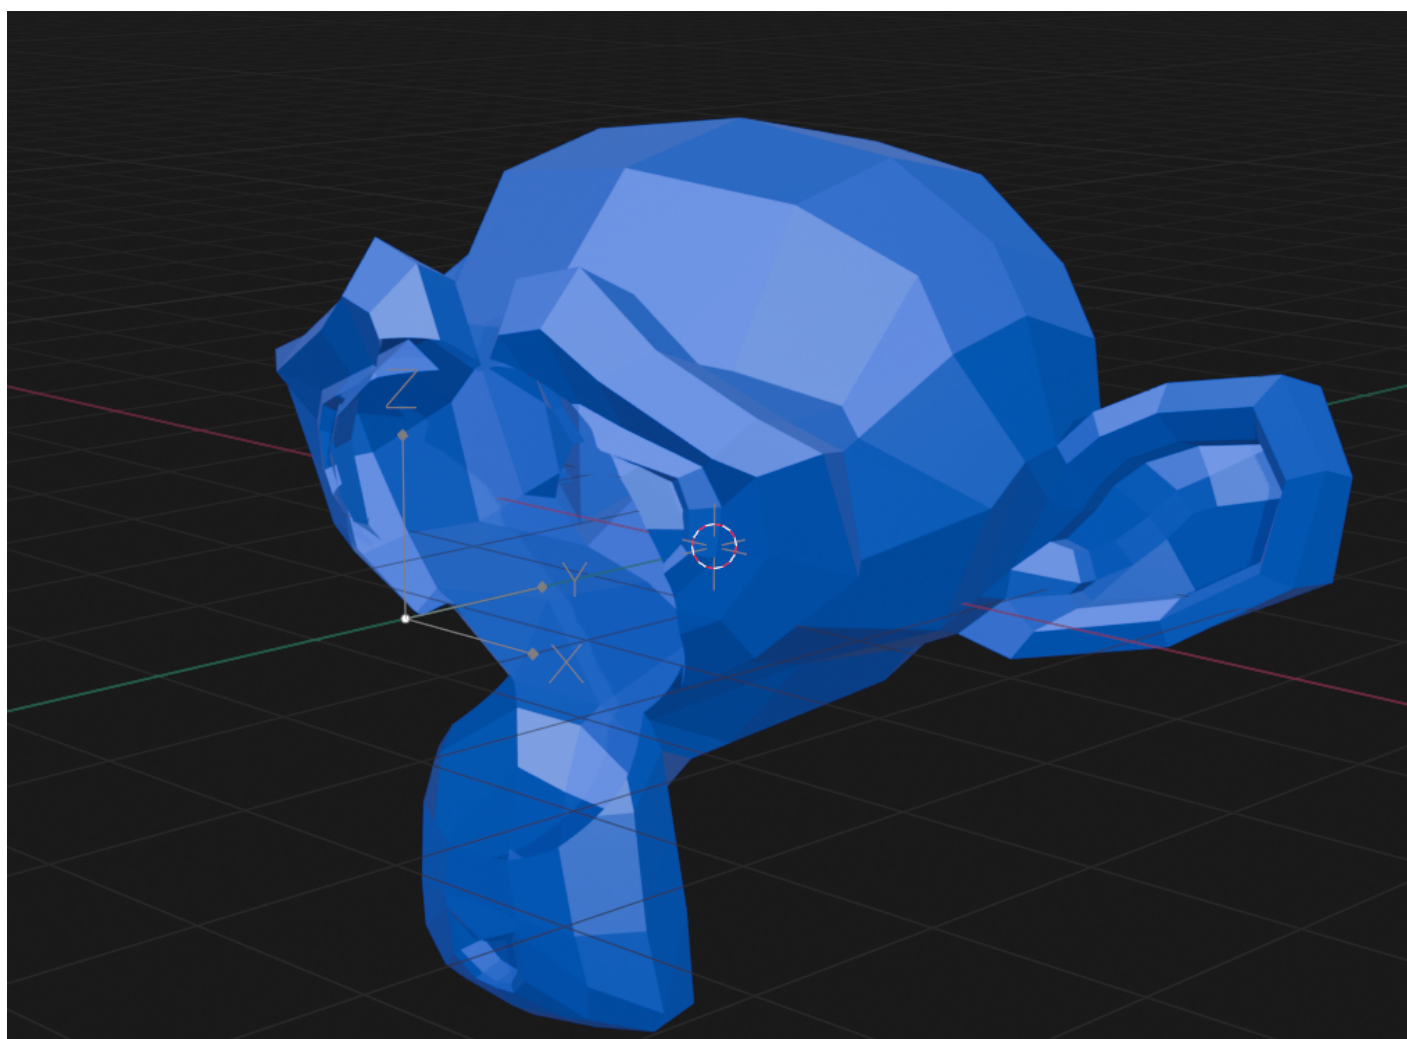

# X-Ray/Cutaway Shader

Revision #1

Created 21 August 2025 16:12:11 by Oliver Karger

Updated 21 August 2025 16:20:03 by Oliver Karger